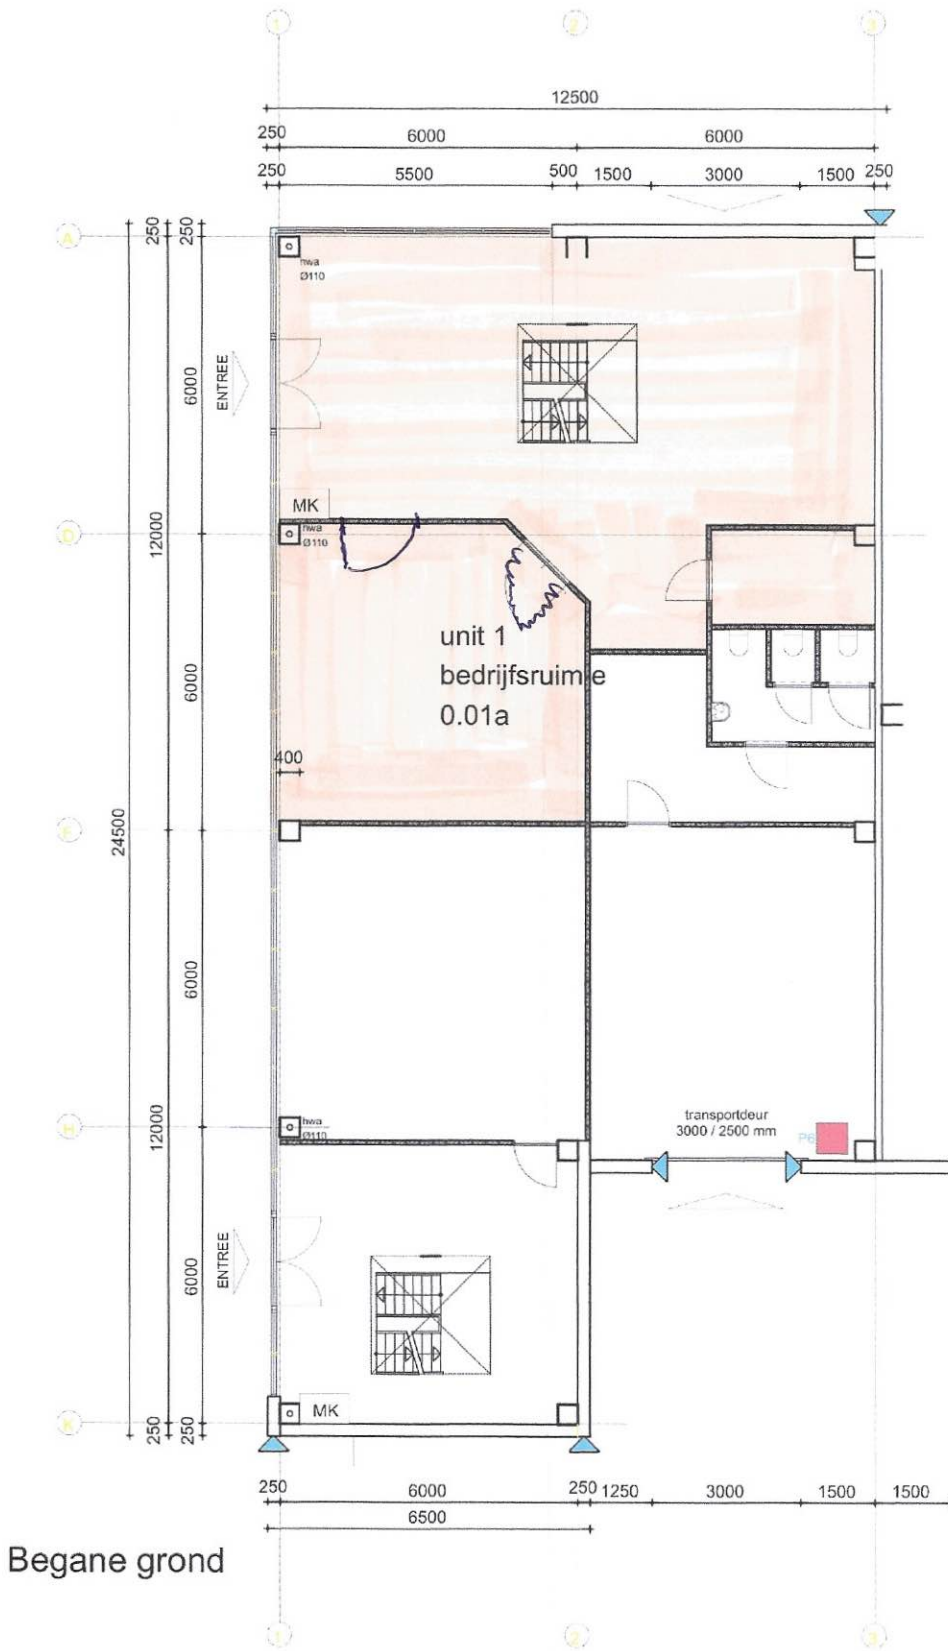

= eelmas
begane grond. ± 1025 m².

Begane grond